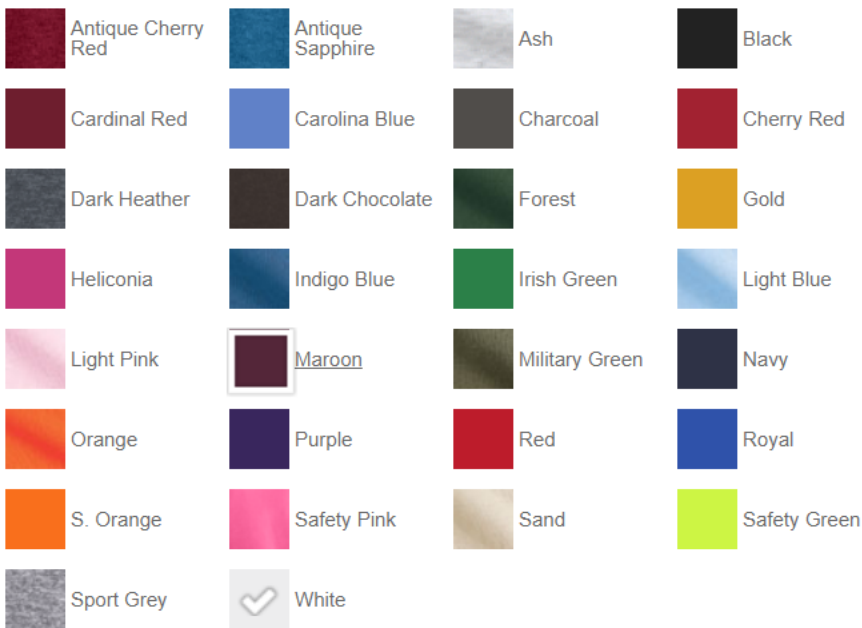

SWEATSHIRT: See order form for pricing

Brand: Gildan Heavy Blend 50/50 cotton/poly

Sizing: Unisex

Size	S	M	L	XL	2XL	3XL
Chest	38-40	42-44	46-48	50-52	54-56	58-60
Product Dimensions:						
Chest Length	20	22	24	26	28	30
Sleeve Length	26	27	28	29	30	31
Length at Back	28	29	30	31	32	33

ARF Logo: Black or White, on FRONT

Colors:

Web link to Gildan full size color picture: [Gildan Crewneck Sweatshirt](#)