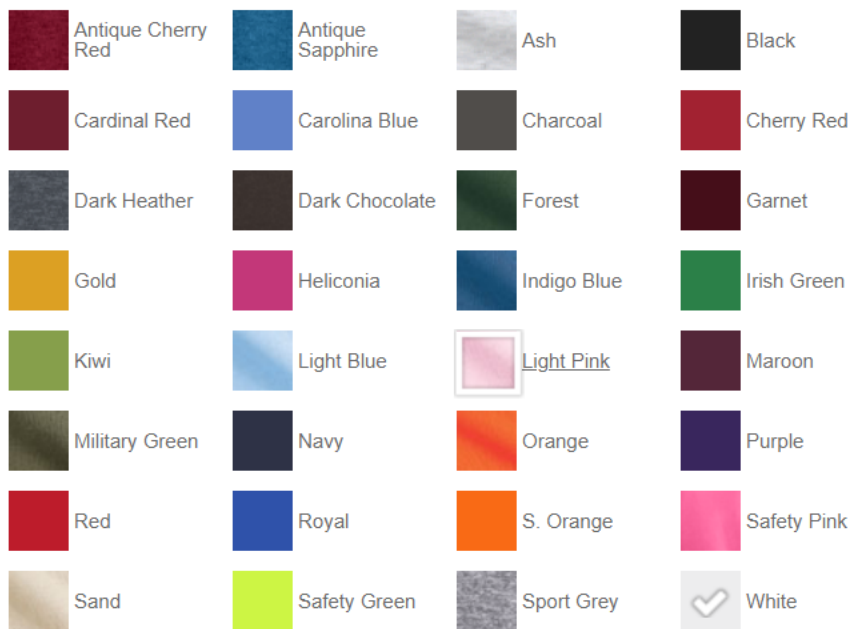

HOODED SWEATSHIRT: See order form for pricing

Brand: Gildan Heavy Blend 50/50 cotton/poly

Sizing: Unisex

Size	S	M	L	XL	2XL	3XL
Chest	34-36	38-40	42-44	46-48	50-52	54-56
Product Dimensions:						
Chest Length	19 ¼	21 ¼	23 ¼	25 ¼	27 ¼	29 ¼
Sleeve Length	33	34	35	36	37	38
Length at Back	26	27	28	29	30	31

ARF Logo: Black or White, on FRONT

Colors:

Web link to Gildan full size color picture: [Gildan Hooded Sweatshirt](#)